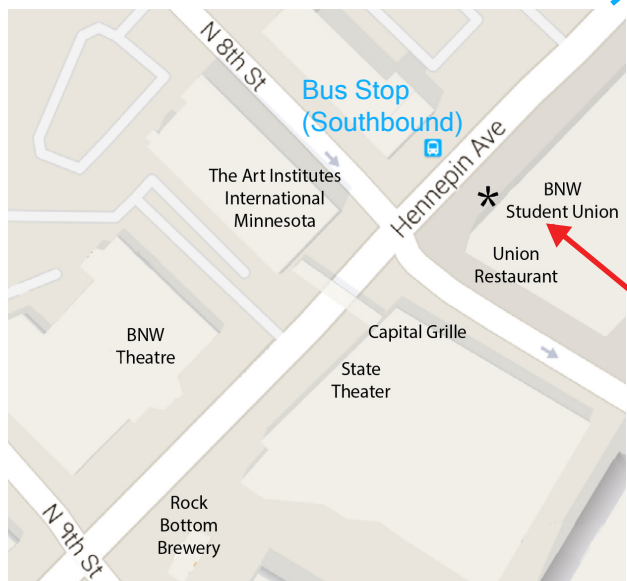

Brave New Workshop Student Union

727 Hennepin Ave South, Minneapolis, MN 55403

This is the headquarters of our school, the BNW Student Union.
Most of our classes and student workshops are held at this location.

Entrance

Bus Stop (NB)
1 block north

The BNW Student Union is located in a narrow 5-story building near the north/east corner of 8th & Hennepin, next to the Union restaurant and bar.

We share the front of our building with UnBank. When standing in front of our building, the UnBank door is to the right (it says 727 above the UnBank door).

We're on a major Metro Transit hub of routes within a block of bus stops. Northbound routes drop off at 7th and Hennepin and southbound routes drop off at 8th and Hennepin. Plan your trip at www.metrotransit.org

Plenty of Parking nearby - There are at least 7 lots and ramps within 2 blocks.