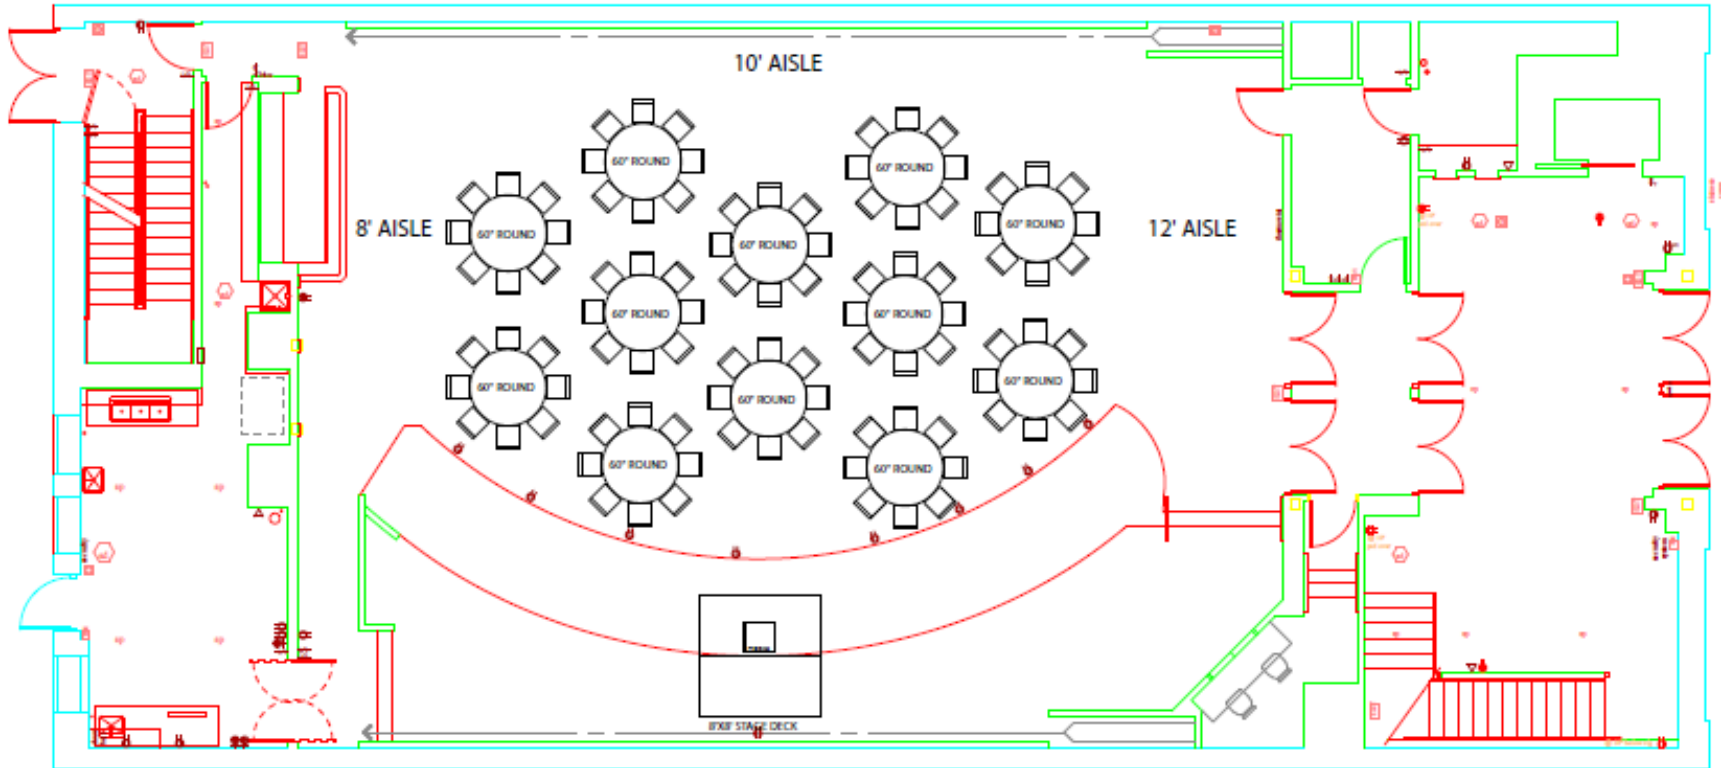

- Standard sound system and lighting system
- Includes, general light wash, mixing board, one wired microphone, podium, 2 projectors
- House tech

**BRAVE NEW
WORKSHOP
ETC**

First Floor ETC Venue

Second Floor ETC Venue

Theatre 256 Seated

Class Room 160 Seated

Food Service 96 Seated

Food Service 196 Seated

30" Cabaret Table seating 4

60" Round Tables seating 8

Cabaret 106 Seated