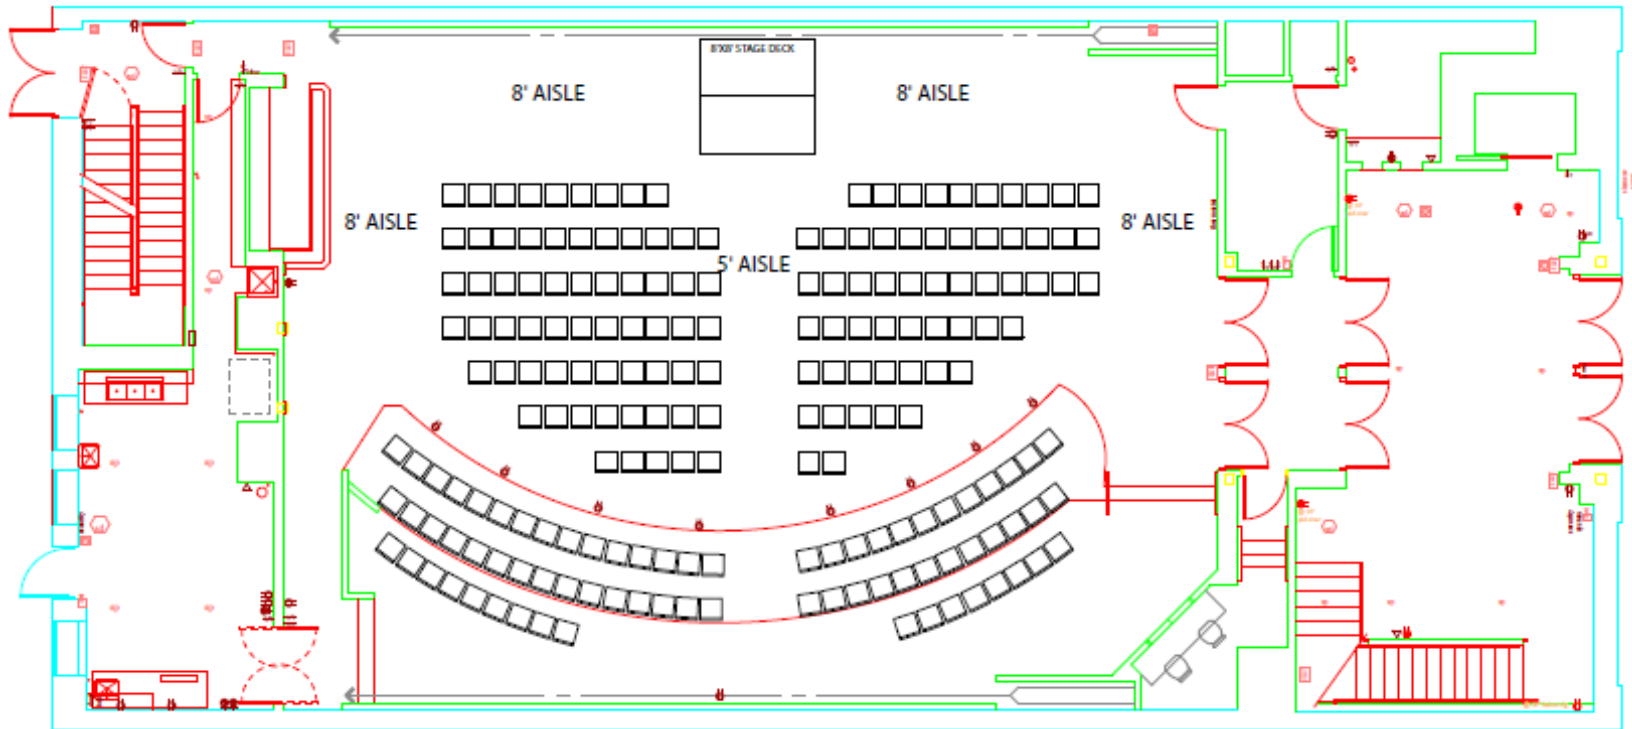

- Standard sound system and lighting system
- Includes, general light wash, mixing board, one wired microphone, podium, 2 projectors
- House tech

**BRAVE NEW
WORKSHOP
ETC**

First Floor ETC Venue

Second Floor ETC Venue

Theatre 256 Seated

Class Room 160 Seated

Food Service 96 Seated

Food Service 196 Seated

30" Cabaret Table seating 4

60" Round Tables seating 8

Cabaret 106 Seated