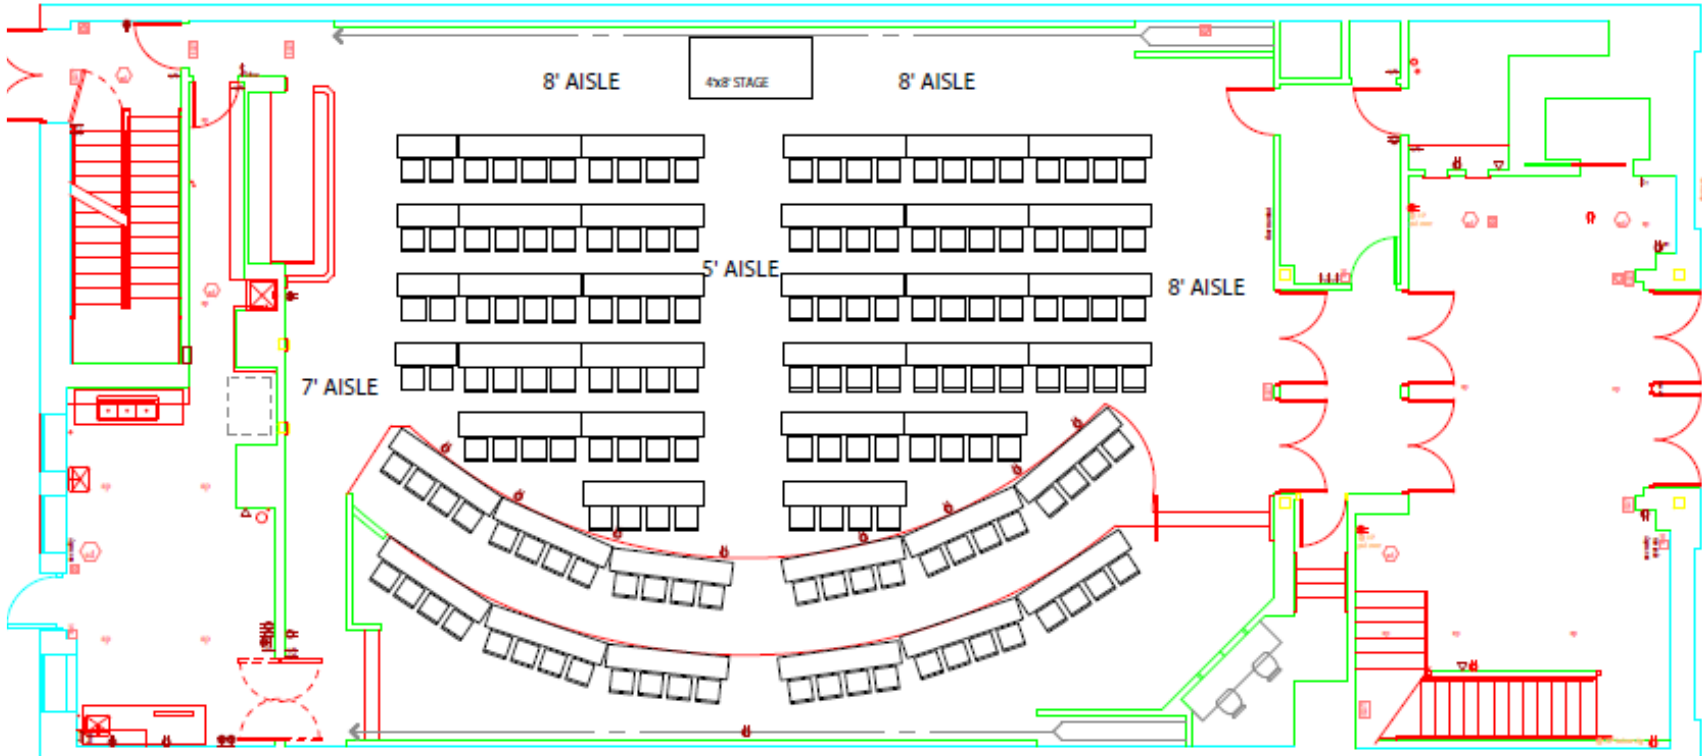

- Standard sound system and lighting system
- Includes, general light wash, mixing board, one wired microphone, podium, 2 projectors
- House tech

**BRAVE NEW
WORKSHOP
ETC**

First Floor ETC Venue

Second Floor ETC Venue

Theatre 256 Seated

Class Room 160 Seated

Food Service 96 Seated

Food Service 196 Seated

30" Cabaret Table seating 4

60" Round Tables seating 8

Cabaret 106 Seated