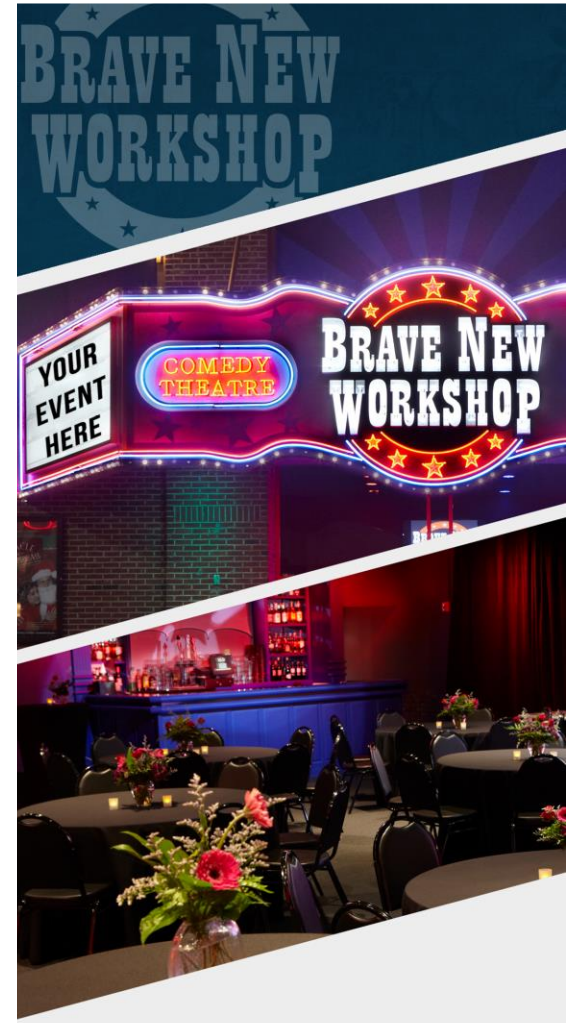

EVENT VENUE

Brave New Workshop's Experimental Thinking Centre (ETC) is a state of the art, 3,000 square foot event venue located on the main floor of our theatre facility at 824 Hennepin Avenue, in the heart of the theatre district in downtown Minneapolis. Holding true to the Brave New Workshop's comedic style and tradition of top notch customer service, the ETC offers a light-hearted, intimate, and friendly atmosphere; professional business-minded and accommodating staff and management; tricked out audio, video, and lighting capabilities; and the flexibility to comfortably host a variety of events ranging from business meetings and holiday parties to concerts and training sessions and much more.

Includes use of:

- The ETC Event Venue (1st Floor), ETC lobby
- (3) 3500 Lumen LCD projectors
- (4) wireless microphones
- (1)55" plasma screen in lobby
- Choice of black or white drape for wall
- House tech
- Podium
- Mixing board
- LED stage lighting

Building customization:

- Your message on one side of the marquee
- Branding opportunities on 4 screens
- Color wash complementary to your brand colors
- We welcome special building customization requests!

ETC Professional Services

- Manager on Duty
- Bartenders
- Ushers
- A/V Technician