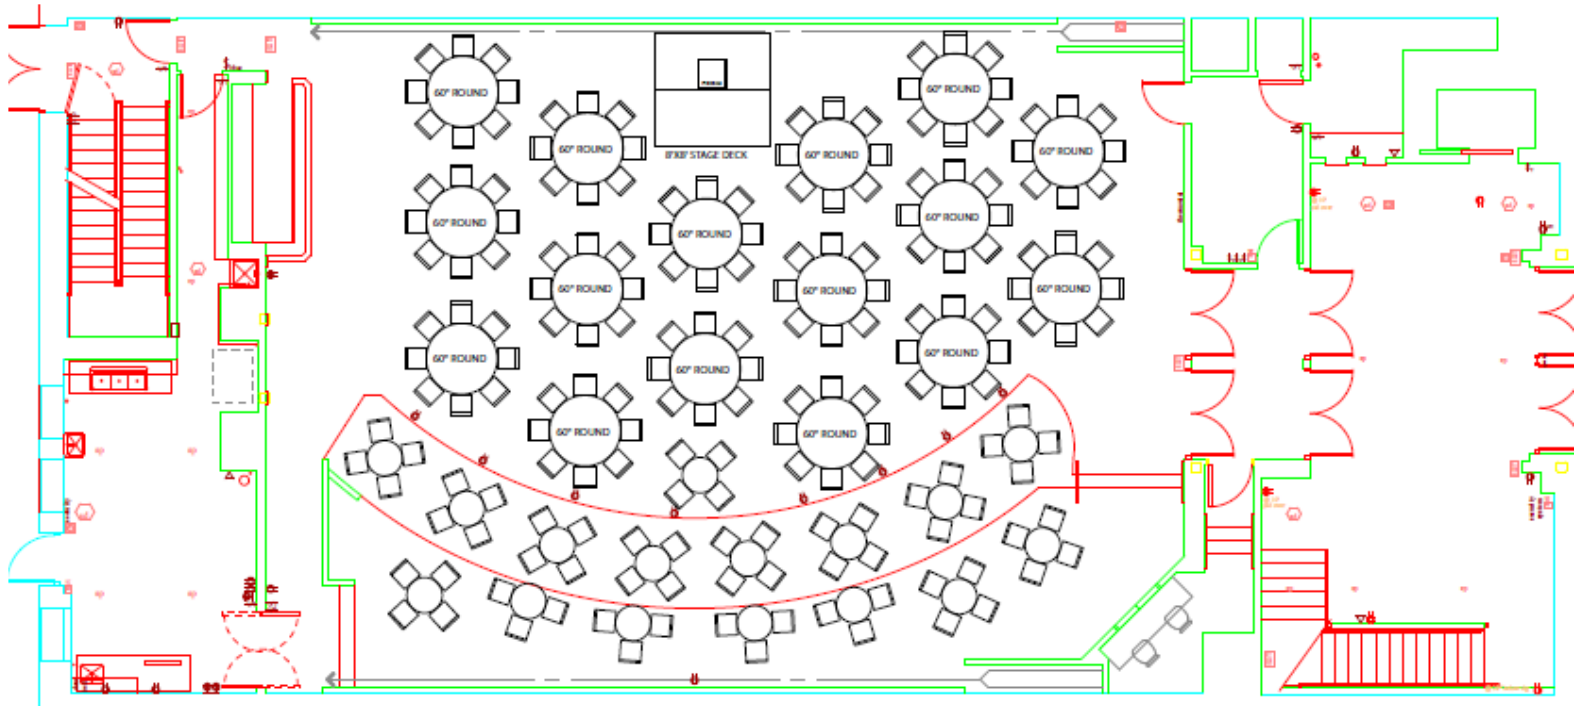

- Standard sound system and lighting system
- Includes, general light wash, mixing board, one wired microphone, podium, 2 projectors
- House tech

**BRAVE NEW
WORKSHOP
ETC**

First Floor ETC Venue

Second Floor ETC Venue

Theatre 256 Seated

Class Room 160 Seated

Food Service 96 Seated

Food Service 196 Seated

30" Cabaret Table seating 4

60" Round Tables seating 8

Cabaret 106 Seated